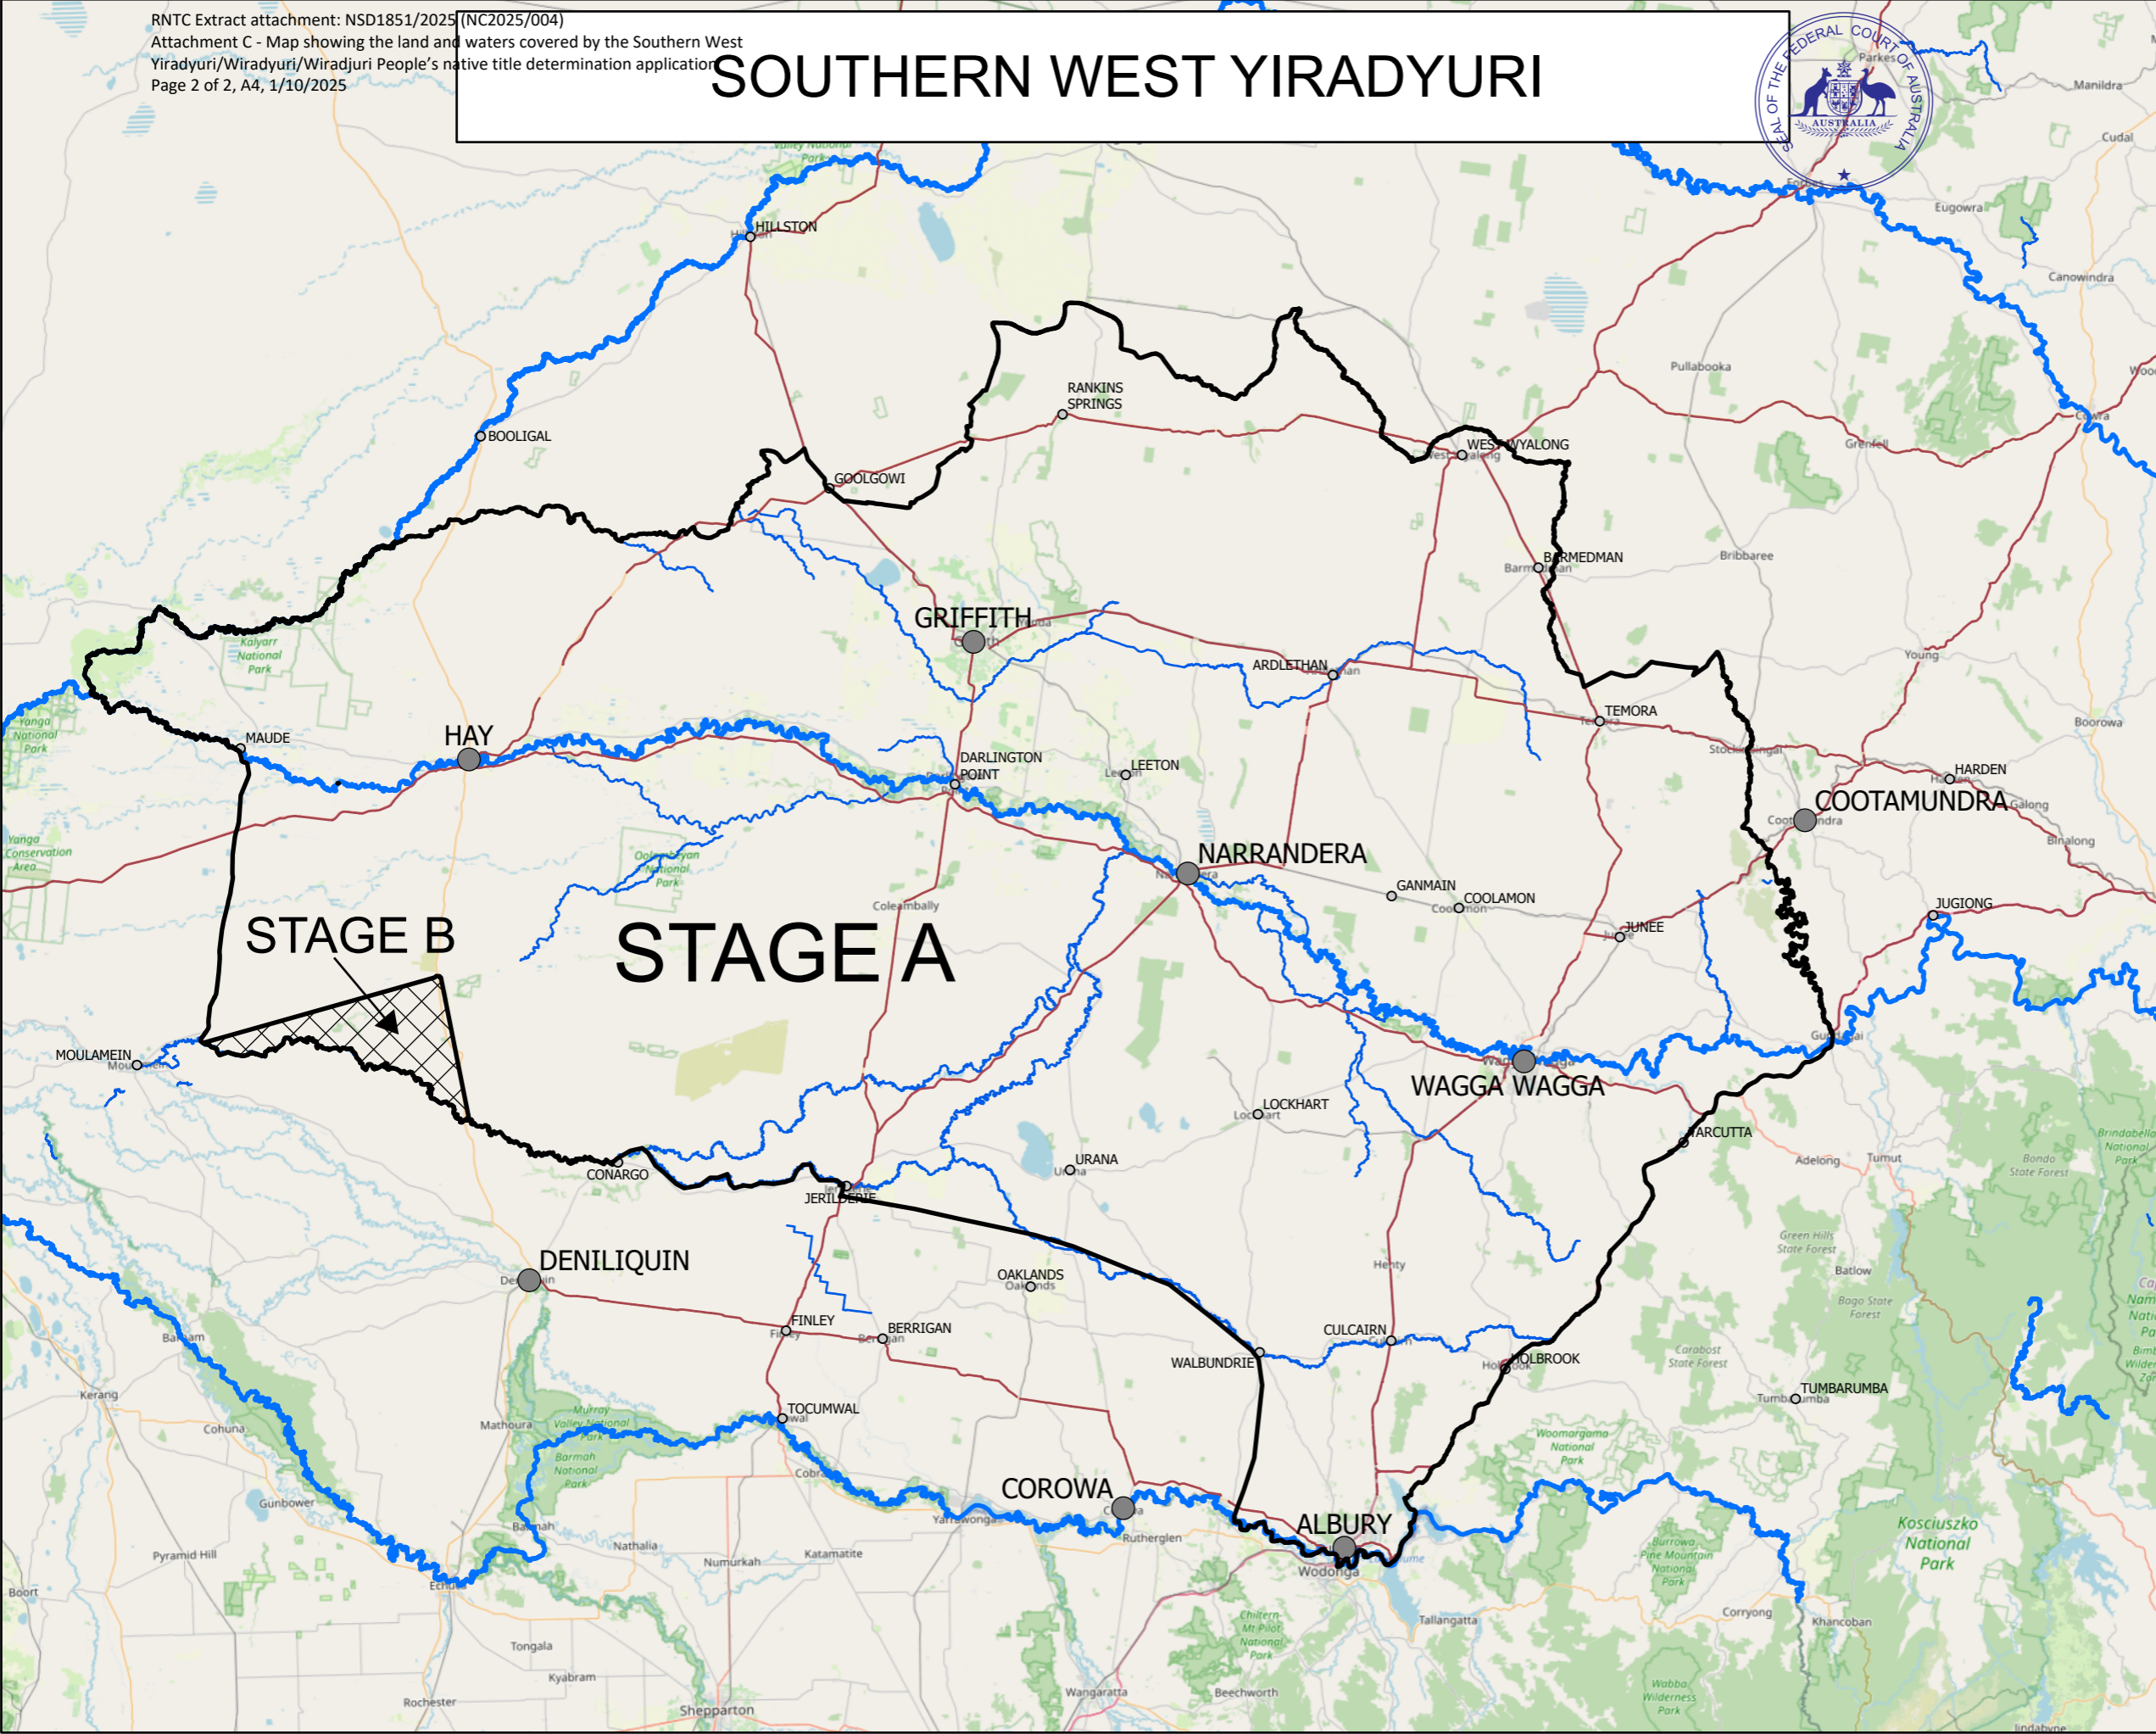

## **Attachment C**

### **Map showing the land and waters covered by the Southern West Yiradyuri/Wiradyuri/Wiradjuri People's native title determination application**

# SOUTHERN WEST YIRADYURI

## Legend

- Claim Area Stage A
- Claim Area Stage B

Date: 4/07/2025  
Version: C  
GDA2020 MGA Zone 55

Map produced by Wayne van der Stelt, July 2025